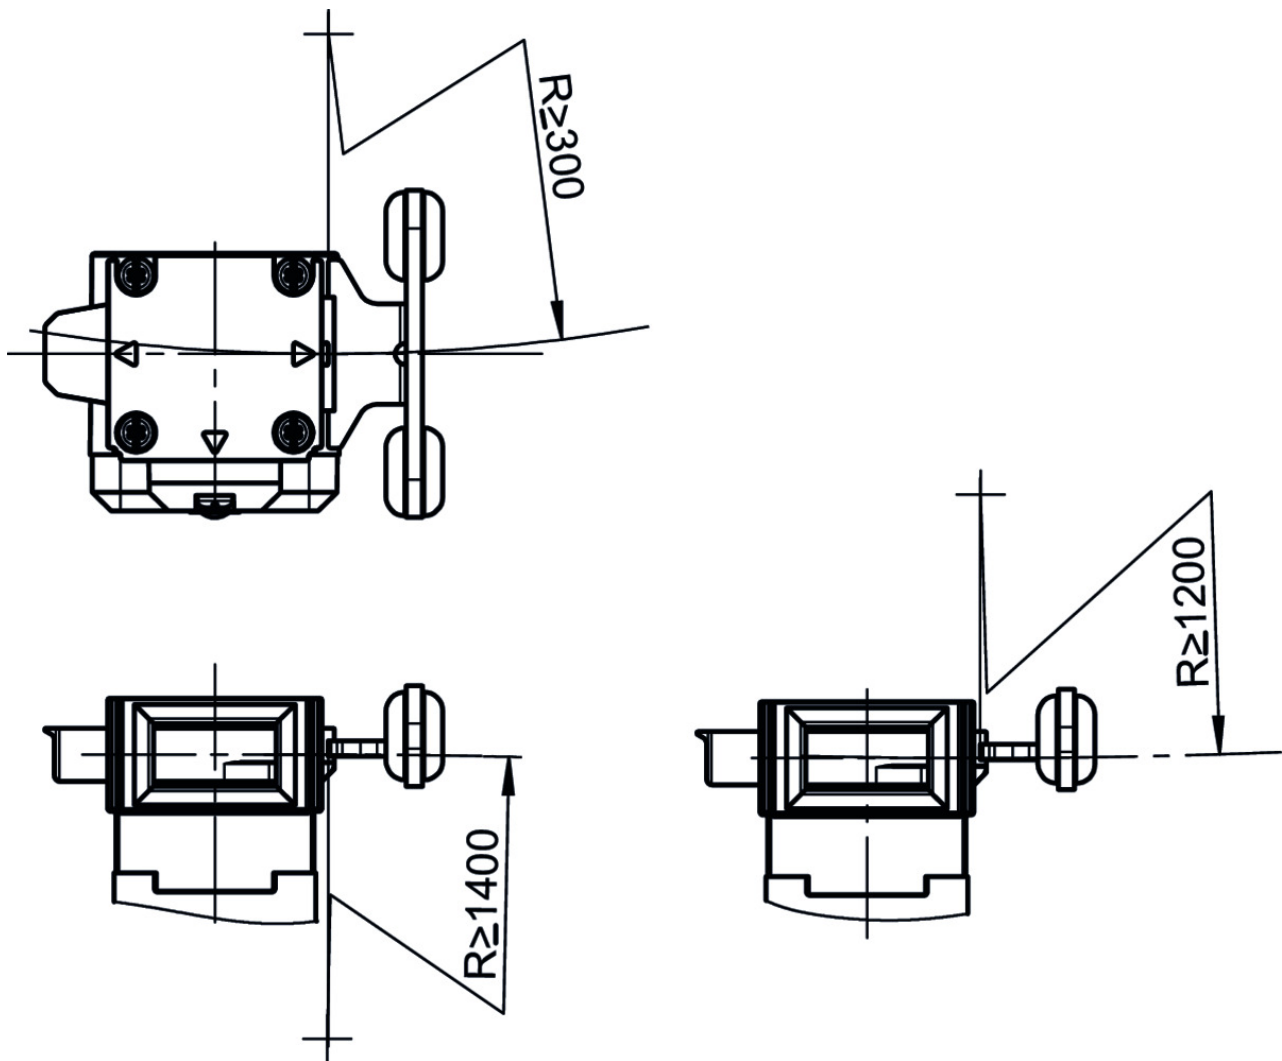

ITEM 122668 A-C-H-W-SST-122668

Description	Technical data	Accessories	Downloads
-------------	----------------	-------------	-----------

Features

- › Actuator bent at bottom
- › Two safety screws included

Mechanical values and environment

Housing material	Encapsulation	Fiber reinforced plastic, black
	Mounting	Stainless steel
	Bush	NBR
Weight		0,03 kg
Ambient temperature		-20 ... 55 °C

Degree of protection	IP67 / IP69
Mechanical life	1×10^6
Installation position	Any
Locking force F_{max}	1500 N
Locking force F_{Zh}	1100 N [1]
Overtravel	5 mm

Electrical connection ratings

Power supply	Inductive via read head
--------------	-------------------------

[1] $F_{zh} = F_{max}/1.3$

Dimension drawing

Dimension drawing

Mounting accessories

- ✓ Safety screws M4 x 14

074063 M4X14/V100

- ✓ Features

- › Safety screws M4 x 14
- › Packaging unit 100 pieces

Catalogs

- ✓ Sicherheitsschalter CTP mit integriertem AS-Interface

	Doc. no.	Version	Language	Download
Sicherheitsschalter CTP mit integriertem AS-Interface Safety switch CTP with integrated AS-Interface	126118	01-11/15	 	 0.8 MB