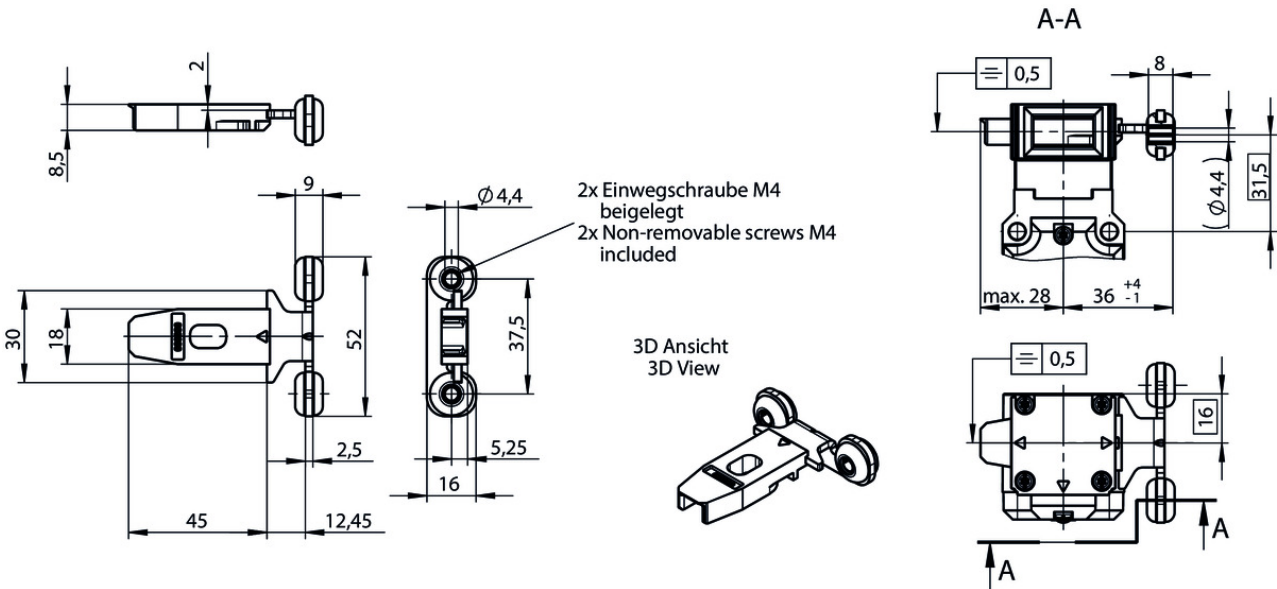

ITEM 122668 A-C-H-W-SST-122668

Description	Technical data	Accessories	Downloads
-------------	----------------	-------------	-----------

Features

- › Actuator bent at bottom
- › Two safety screws included

Mechanical values and environment

Housing material	Encapsulation	Fiber reinforced plastic, black
	Mounting	Stainless steel
	Bush	NBR
Weight		0,03 kg
Ambient temperature		-20 ... 55 °C

Degree of protection	IP67 / IP69
Mechanical life	1×10^6
Installation position	Any
Locking force F_{max}	1500 N
Locking force F_{Zh}	1100 N [1]
Overtravel	5 mm

Electrical connection ratings

Power supply	Inductive via read head
--------------	-------------------------

[1] $F_{zh} = F_{max}/1.3$

Dimension drawing

Dimension drawing

Mounting accessories

- ✓ Safety screws M4 x 14

074063 M4X14/V100

- ✓ Features

- › Safety screws M4 x 14
- › Packaging unit 100 pieces

Catalogs

- ✓ Sicherheitsschalter CTP mit integriertem AS-Interface

	Doc. no.	Version	Language	Download
Sicherheitsschalter CTP mit integriertem AS-Interface Safety switch CTP with integrated AS-Interface	126118	01-11/15	 	 0.8 MB